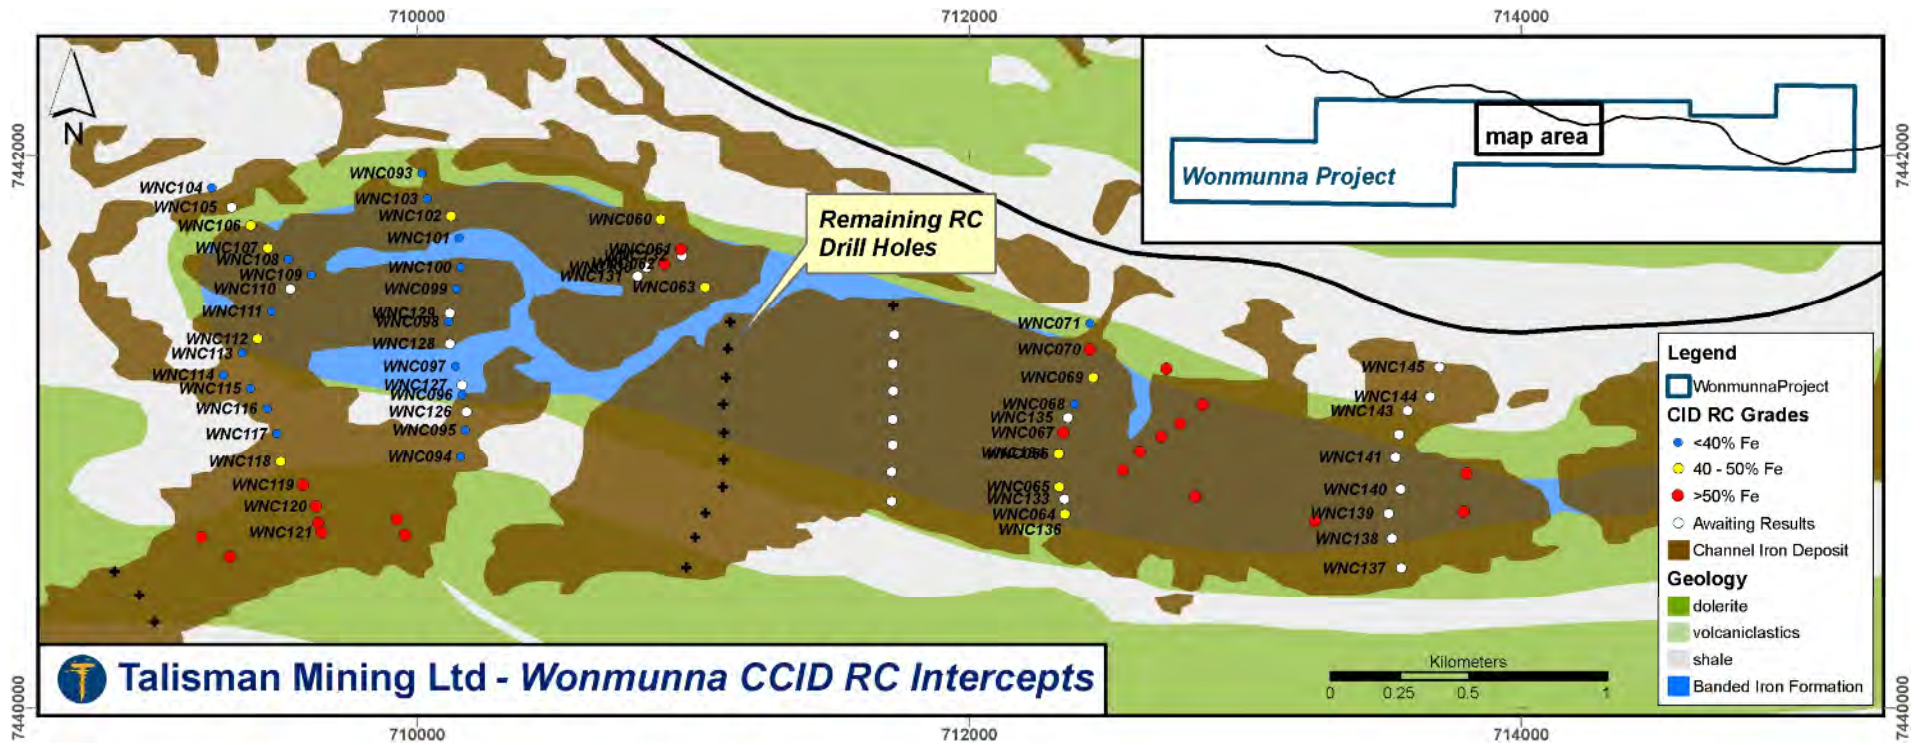

TALISMAN MINING LTD

TALISMAN MINING LTD

TALISMAN MINING LTD

TALISMAN MINING LTD

A wide landscape of purple lupine flowers in a field under a bright sky. The flowers are in full bloom, creating a dense carpet of purple across the field. In the background, there are several green trees and a clear blue sky with some light clouds. The overall scene is bright and natural.

TRILLBAR

TALISMAN MINING LTD

Talisman Mining Ltd - Trillbar Project Iron Formation Sampling

TALISMAN MINING LTD

WANDANYA

TALISMAN MINING LTD

TALISMAN MINING LTD

The background of the slide is an aerial topographic map of a mountainous region. The terrain is rendered in shades of green, brown, and tan, showing various ridges, valleys, and peaks. The word "YAMADA" is overlaid in the center of the map in a large, bold, brown font with a slight shadow effect. In the top right corner of the map, there is a small, faint circular icon with a crosshair.