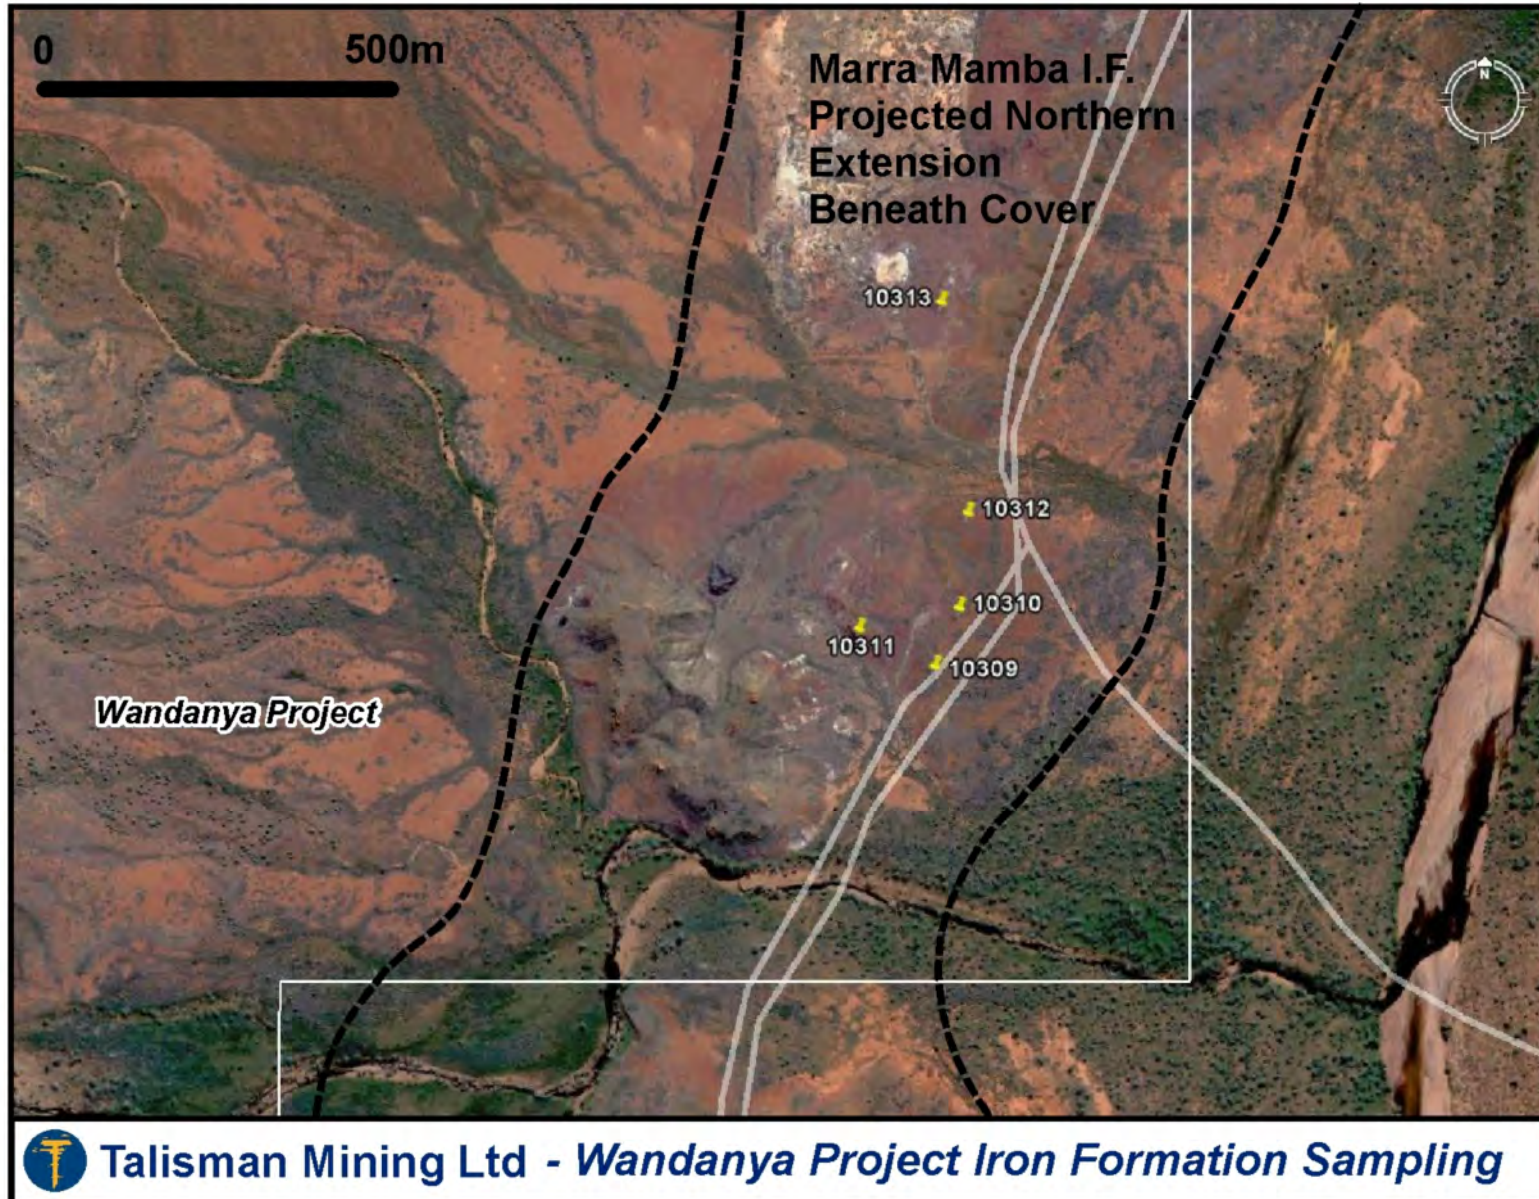

TRILLBAR

TALISMAN MINING LTD

Talisman Mining Ltd - Trillbar Project Iron Formation Sampling

TALISMAN MINING LTD

WANDANYA

TALISMAN MINING LTD

TALISMAN MINING LTD

The background of the slide is an aerial topographic map of a mountainous region. The terrain is rendered in shades of green, brown, and tan, showing various ridges, valleys, and peaks. The word "YAMADA" is overlaid in the center of the map in a large, bold, brown font with a slight shadow effect. In the top right corner of the map, there is a small, faint circular icon with a crosshair.

YAMADA

TALISMAN MINING LTD

IRON OBJECTIVES – 2008

WONMUNNA

- Maiden NMM Iron Resource
- Completion of SMM, EMM, CCID, ECID initial drill evaluation

TRILLBAR

- Maiden NIF Iron Resource

WANDANYA