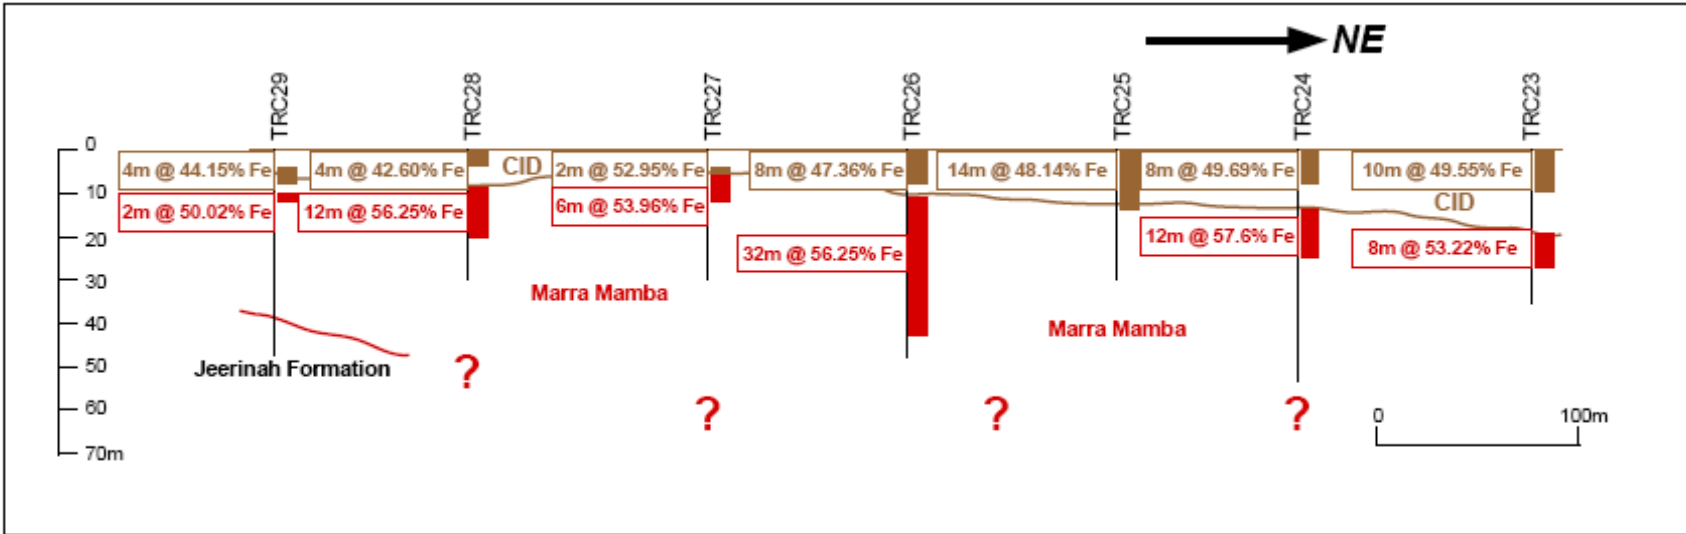

TALISMAN MINING LTD