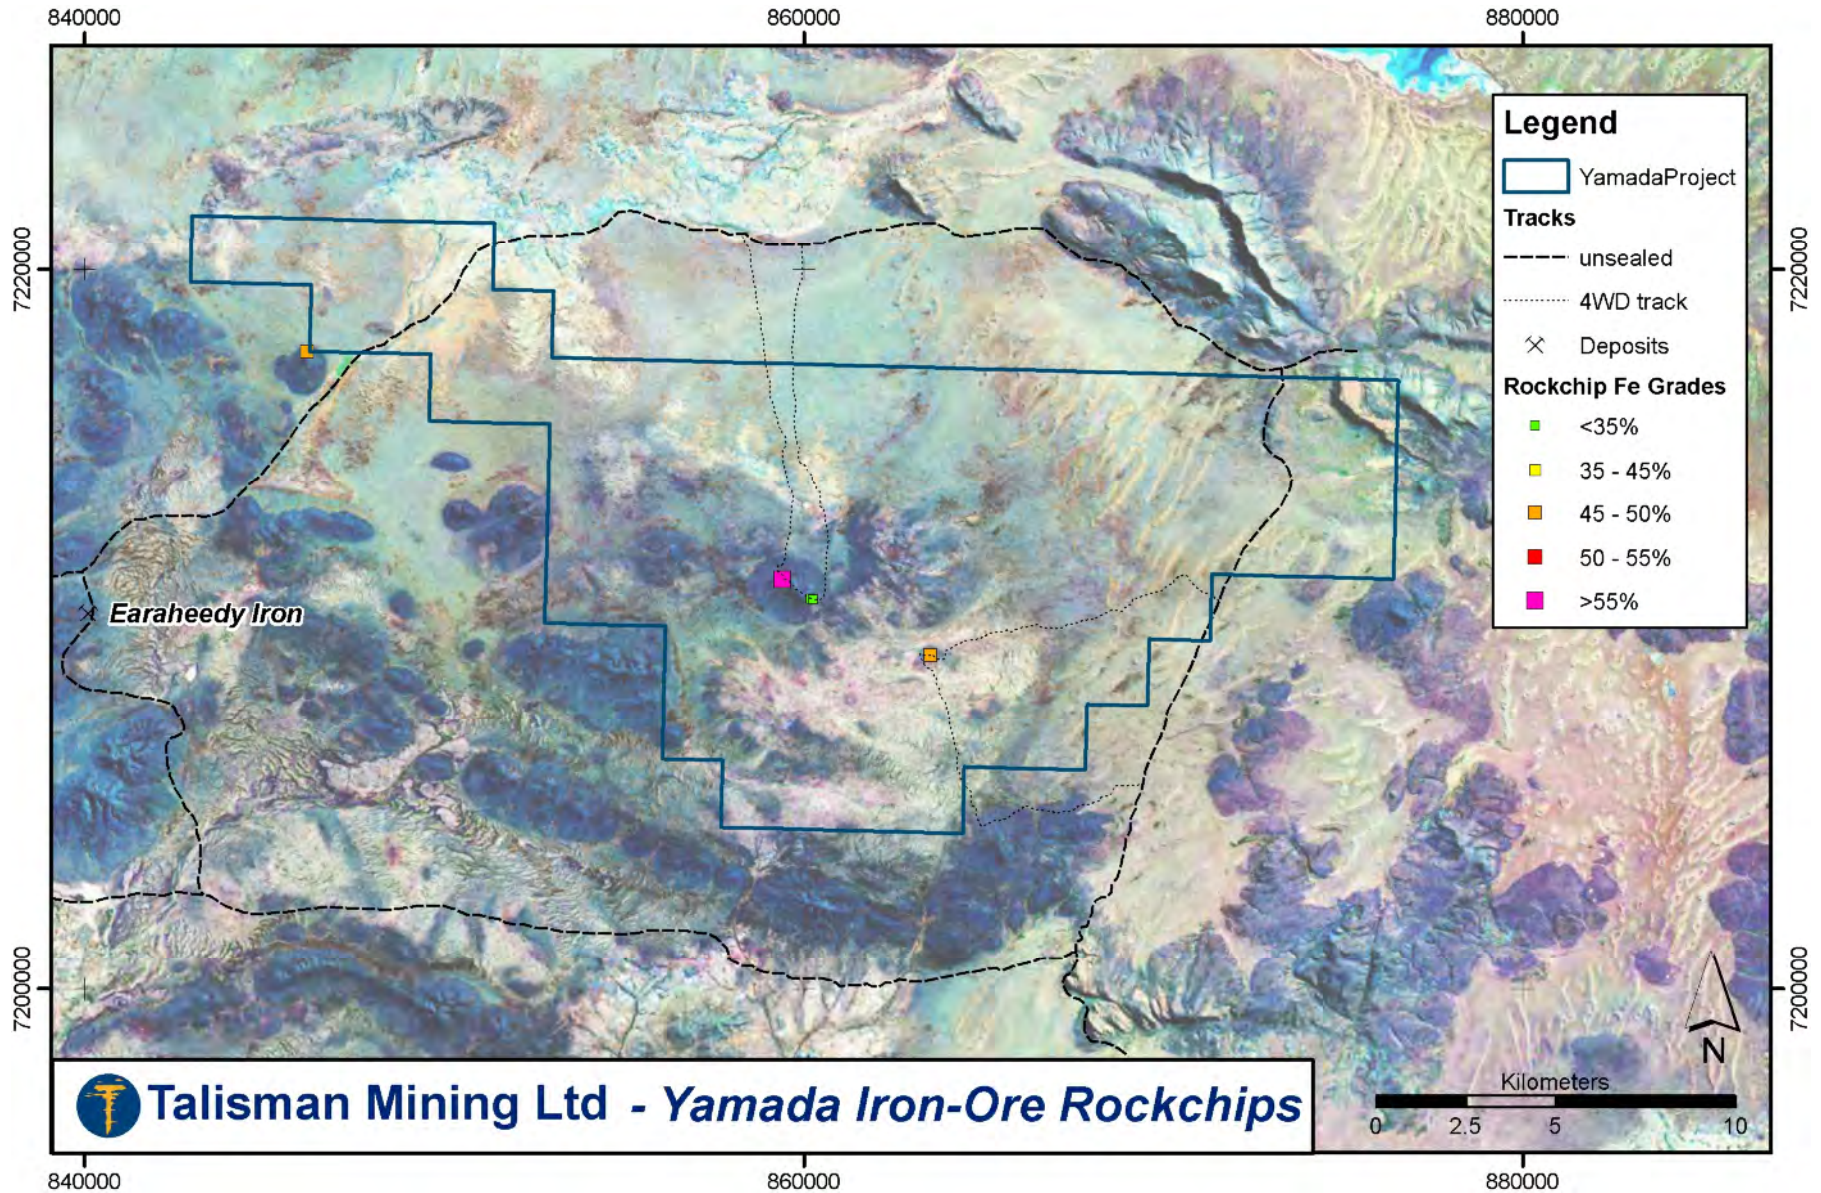

TRILLBAR

TALISMAN MINING LTD

Talisman Mining Ltd - Trillbar Project Iron Formation Sampling

TALISMAN MINING LTD

WANDANYA

TALISMAN MINING LTD

TALISMAN MINING LTD

The background of the slide is an aerial topographic map of a mountainous region. The terrain is rendered in shades of green, brown, and tan, showing various ridges, valleys, and peaks. The word "YAMADA" is overlaid in the center of the map in a large, bold, brown font with a slight shadow effect. In the top right corner of the map, there is a small, faint circular icon with a crosshair.

YAMADA

TALISMAN MINING LTD

IRON OBJECTIVES – 2008

WONMUNNA

- Maiden NMM Iron Resource
- Completion of SMM, EMM, CCID, ECID initial drill evaluation

TRILLBAR

- Maiden NIF Iron Resource

WANDANYA