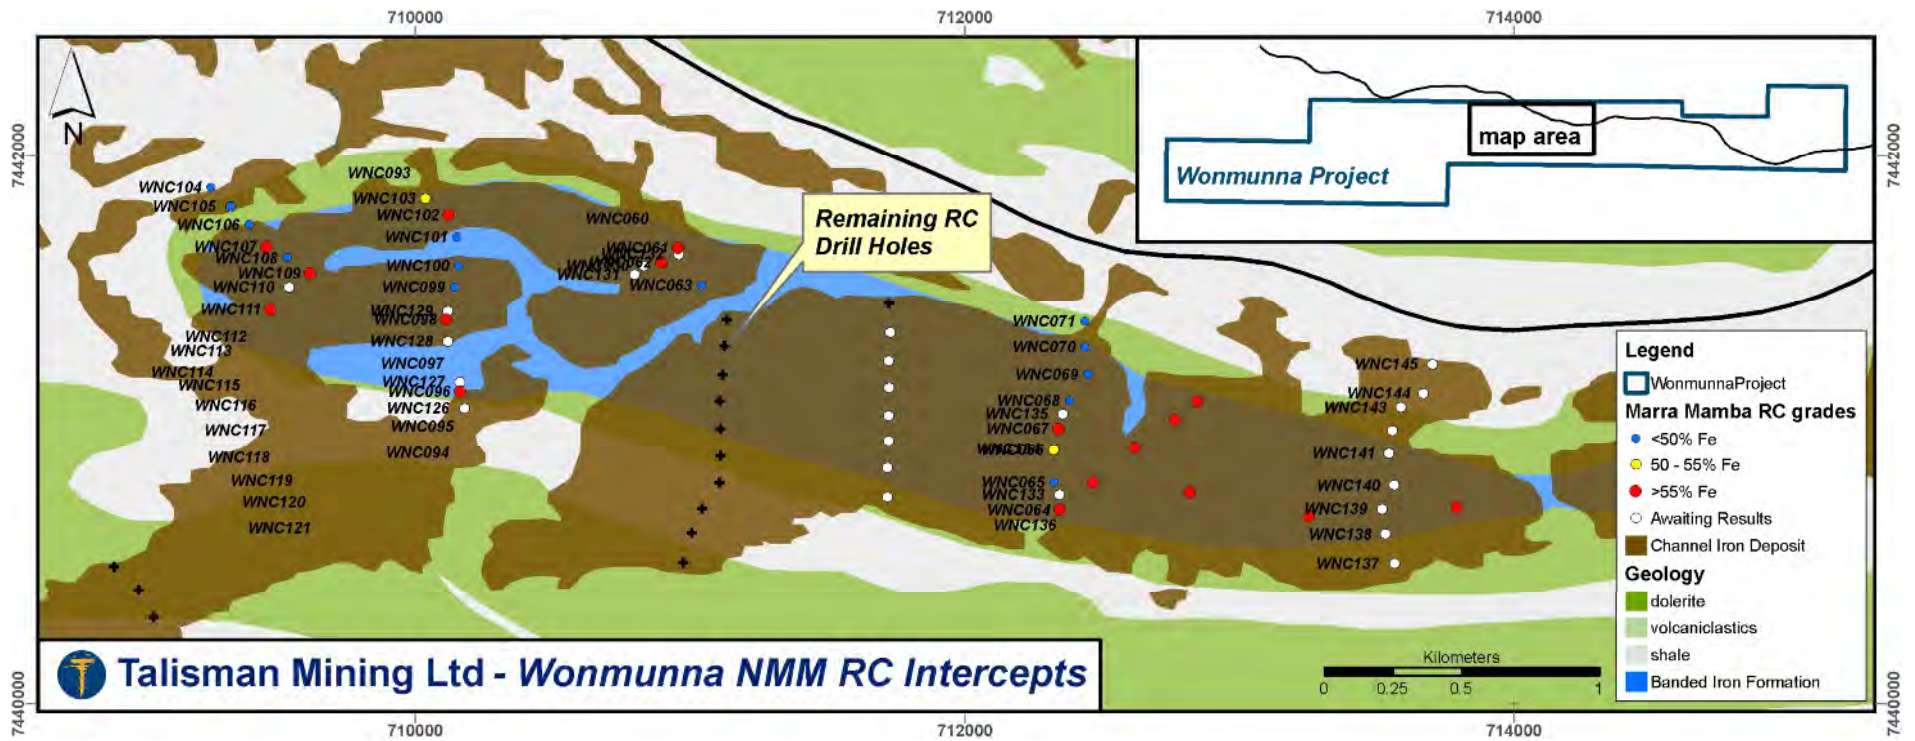

TALISMAN MINING LTD

TALISMAN MINING LTD

TALISMAN MINING LTD

TALISMAN MINING LTD

A wide landscape of purple lupine flowers in a field under a bright sky. The flowers are in full bloom, creating a dense carpet of purple across the field. In the background, there are several green trees and a clear blue sky with some light clouds. The overall scene is bright and natural.

TRILLBAR

TALISMAN MINING LTD

Talisman Mining Ltd - Trillbar Project Iron Formation Sampling

TALISMAN MINING LTD

WANDANYA

TALISMAN MINING LTD

TALISMAN MINING LTD

The background of the slide is an aerial topographic map of a mountainous region. The terrain is rendered in shades of green, brown, and tan, showing various ridges, valleys, and peaks. The word "YAMADA" is overlaid in the center of the map in a large, bold, brown font with a slight shadow effect. In the top right corner of the map, there is a small, faint circular icon with a crosshair.