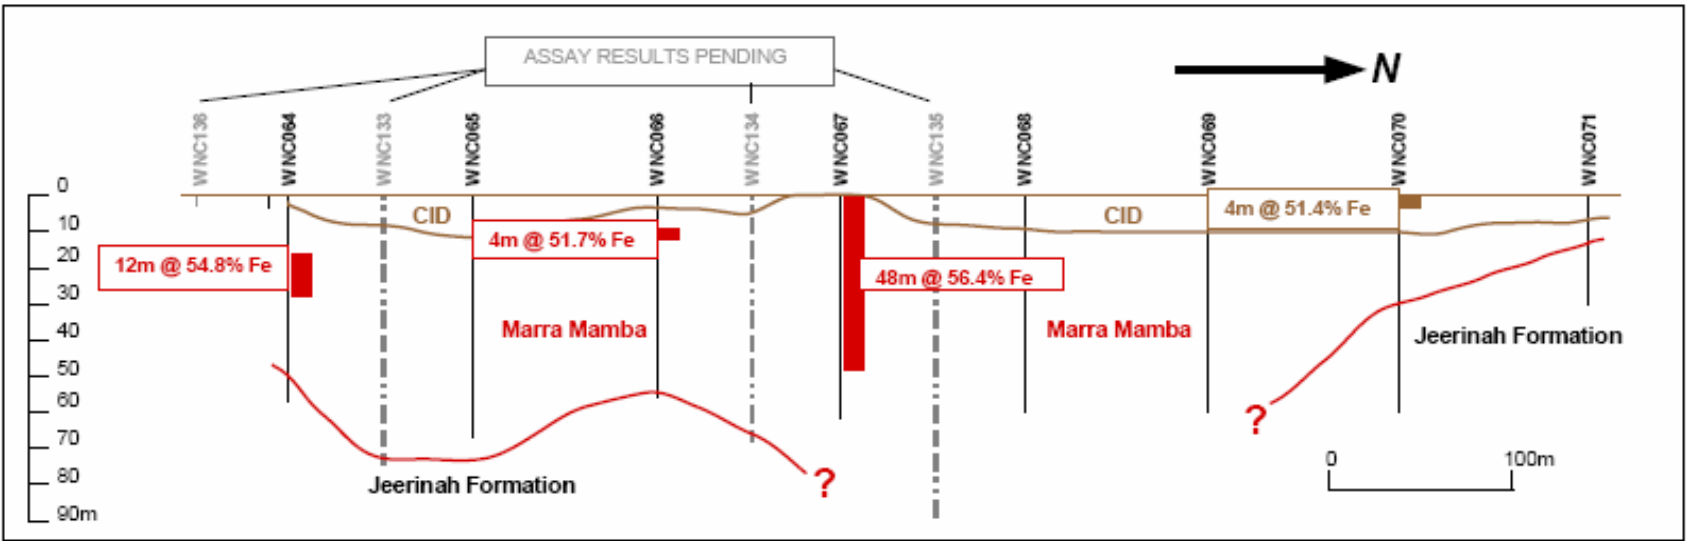

TALISMAN MINING LTD