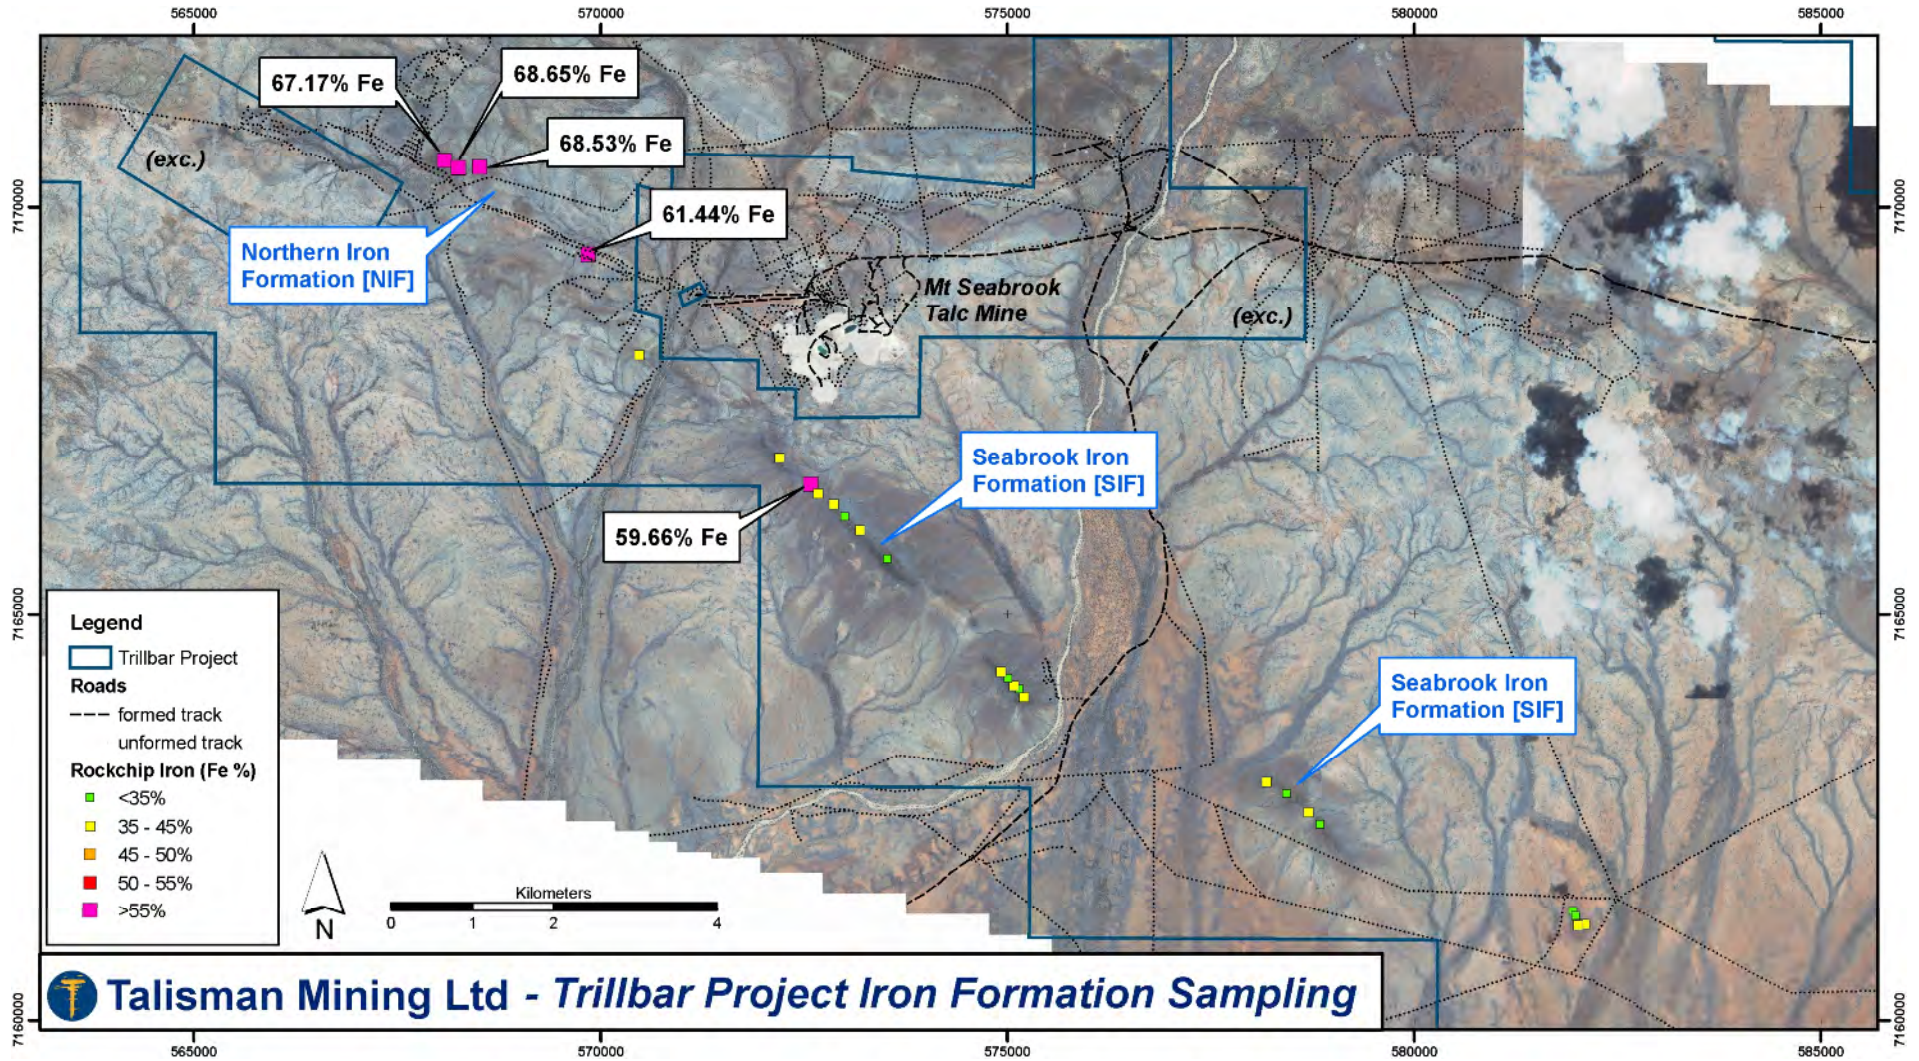

TALISMAN MINING LTD

TALISMAN MINING LTD

TALISMAN MINING LTD

TALISMAN MINING LTD

A wide landscape of purple lupine flowers in a field under a bright sky. The flowers are in full bloom, creating a dense carpet of purple across the field. In the background, there are several green trees and a clear blue sky with some light clouds. The overall scene is bright and natural.

TRILLBAR

TALISMAN MINING LTD

Talisman Mining Ltd - Trillbar Project Iron Formation Sampling

TALISMAN MINING LTD

WANDANYA

TALISMAN MINING LTD

TALISMAN MINING LTD

The background of the slide is an aerial topographic map of a mountainous region. The terrain is rendered in shades of green, brown, and tan, showing various ridges, valleys, and peaks. The word "YAMADA" is overlaid in the center of the map in a large, bold, brown font with a slight shadow effect. In the top right corner of the map, there is a small, faint circular icon with a crosshair.